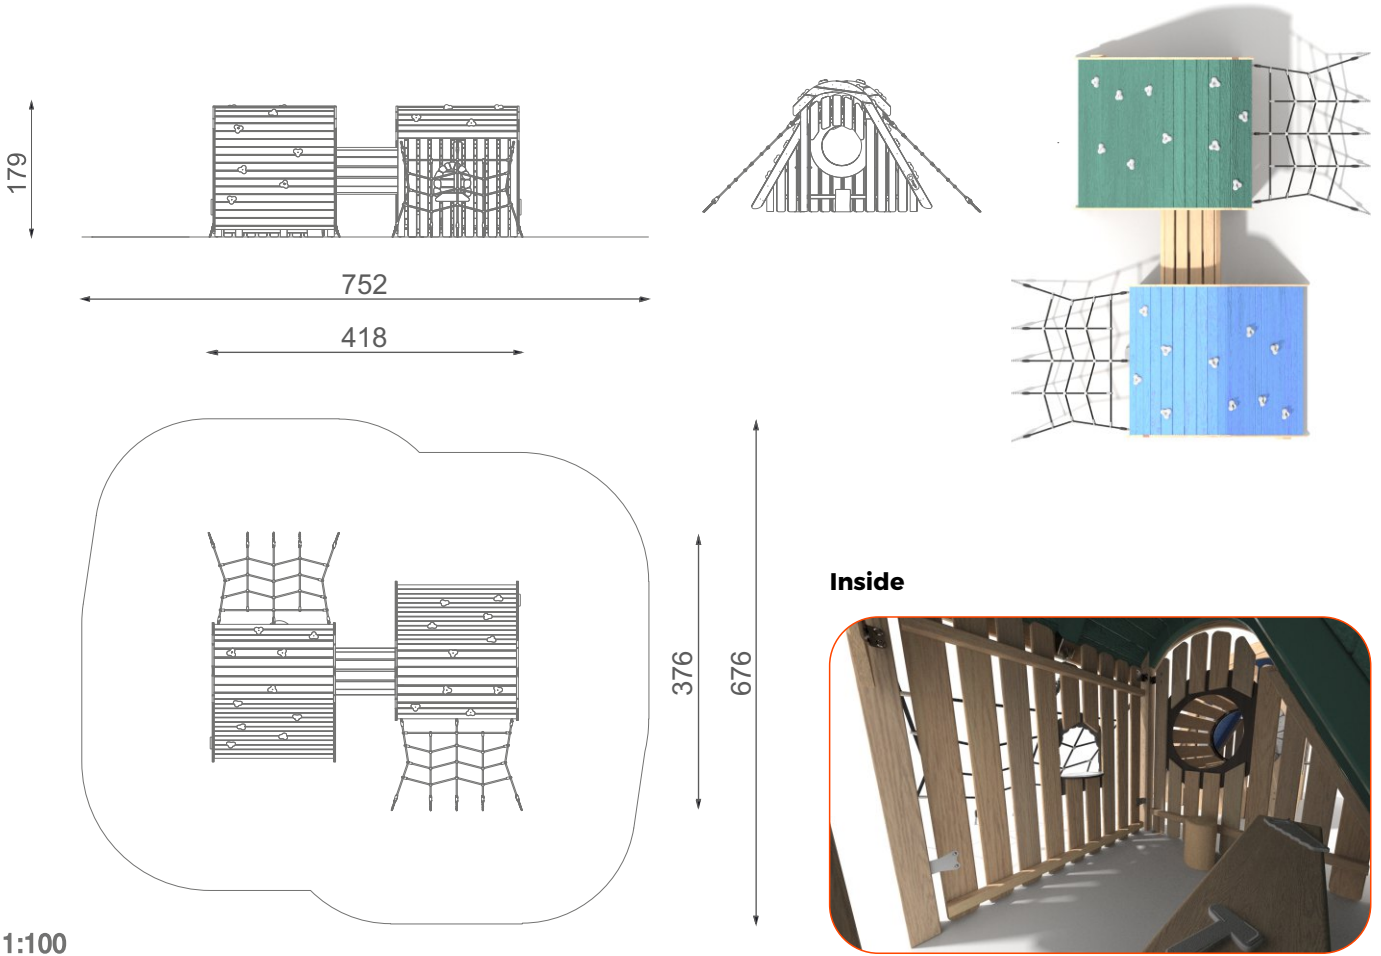

Information about the product

Dimensions	418 x 376 cm
Safety zone	752 x 676 cm
Safety zone area	~45 m. ²
Overall height	179 cm
Free fall height	179 cm
Amount of users	31
Tallest element	226 cm
Heaviest element	97 kg
Product complies with EN 1176-1:2017-12	Yes
Availability of spare parts	Yes
Age range	1-12

According to EN 1176-1:2017-12 norm, the product requires applying a safety surface according to the product's free fall height.

Functions

Socialising

Sensory Integration

Climbing

Let's **Buglo**

1:100

Materials

Elements made of coloured, highest quality HPL 13 mm completely resistant to moisture and UV.

Elements made of high quality, coloured triple-layer HDPE 15 mm, resistant to moisture and UV.

16 mm diameter polypropylene ropes pp-multislip, with a steel core.